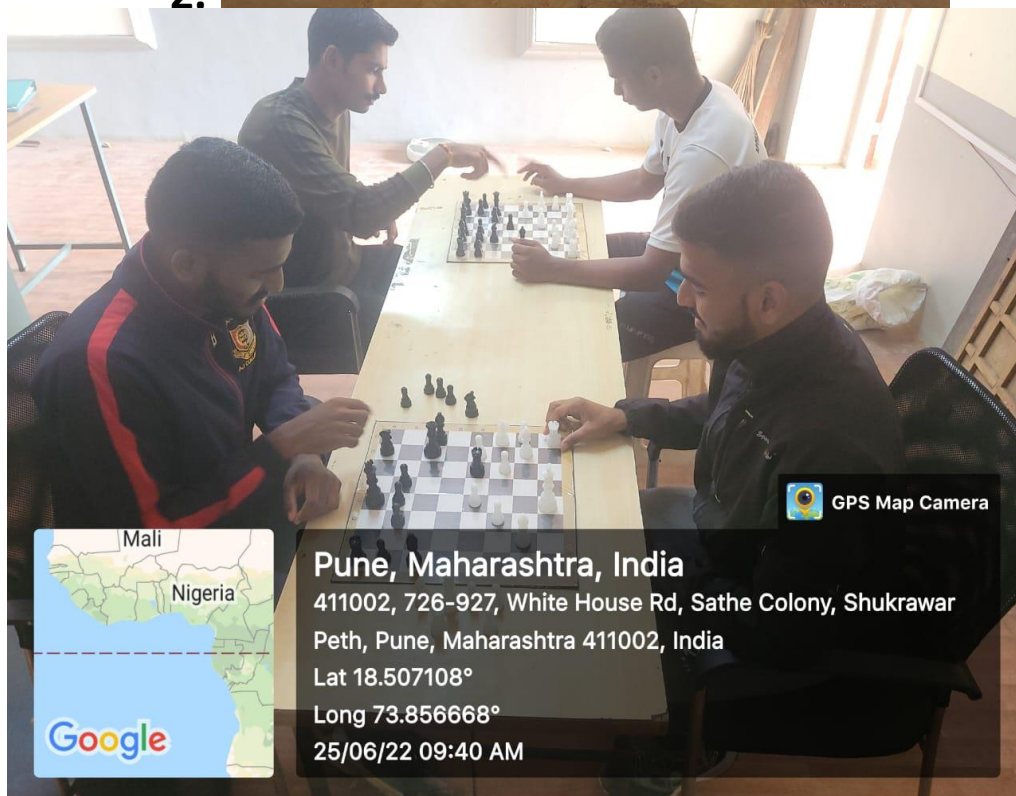

Shri Shivaji Maratha Society, Pune's
S. B. B. Alias Appasaheb Jedhe College, Pune

1. Indoor Game Hall

2.